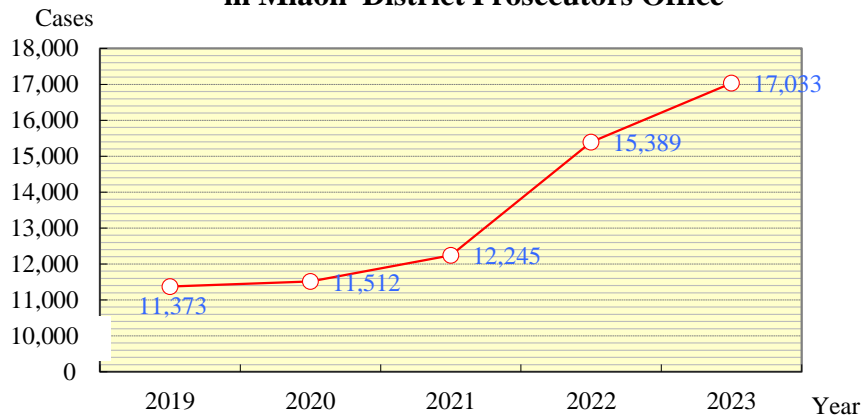

Investigation Cases Commenced in Miaoli District Prosecutors Office

Unit : Cases , %

Year	Total		General Cases								Cases Recognized by Prosecutors	
			Subtotal		Complaints, Information & Voluntary Surrender		Referred from Police		Referred from Other Agencies			
	Cases	%	Cases	%	Cases	%	Cases	%	Cases	%	Cases	%
2019	11,373	100.00	11,360	99.89	2	0.02	8,547	75.15	2,811	24.72	13	0.11
2020	11,512	100.00	11,497	99.87	1	0.01	8,799	76.43	2,697	23.43	15	0.13
2021	12,245	100.00	12,236	99.93	-	-	9,594	78.35	2,642	21.58	9	0.07
2022	15,389	100.00	15,366	99.85	-	-	12,472	81.04	2,894	18.81	23	0.15
2023	17,033	100.00	16,999	99.80	1	0.01	14,147	83.06	2,851	16.74	34	0.20
Jan.- Apr., 2024	5,082	100.00	5,068	99.72	-	-	4,064	79.97	1,004	19.76	14	0.28

Investigation Cases Commenced in Miaoli District Prosecutors Office